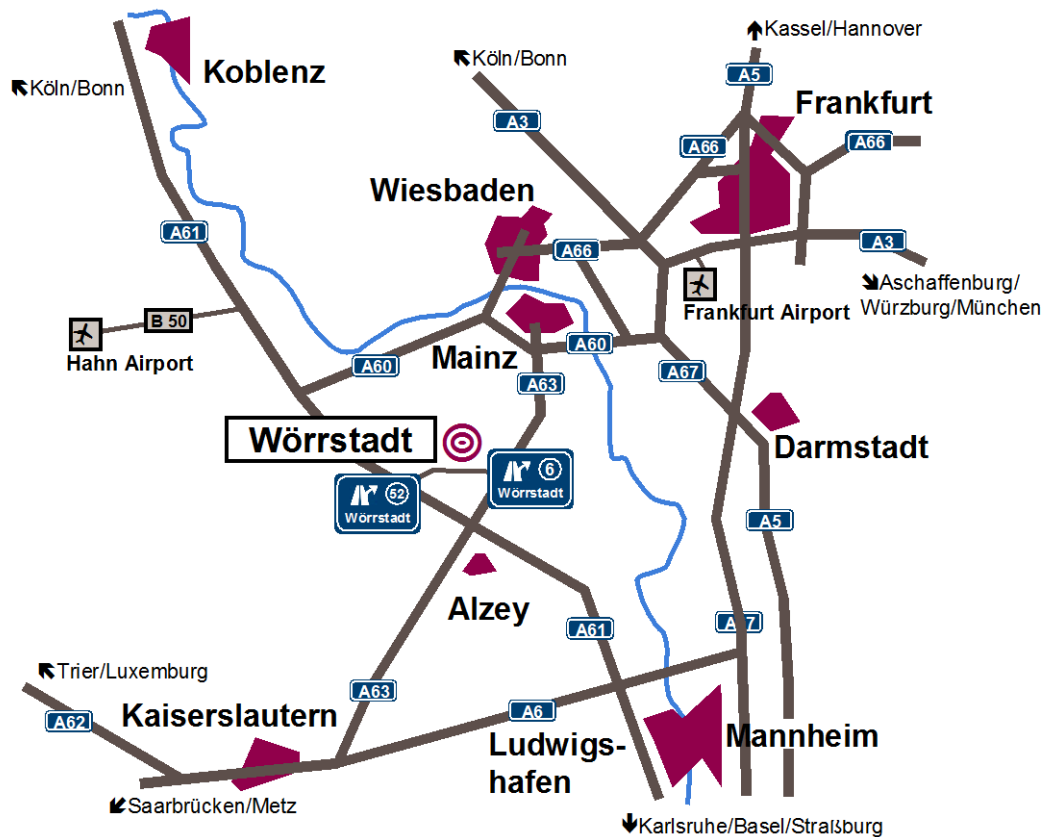

## Directions to the juwi group

**Coming from Mainz/Frankfurt**, take A63 towards Kaiserslautern at the motorway junction Mainz-Süd. At exit 6 “Wörrstadt / Oppenheim / Nierstein” leave the motorway, make it to the right and take B420 towards Wörrstadt.

**Coming from Worms or Koblenz**, take A63 towards Mainz/Frankfurt at the motorway junction Alzey. At exit 6 “Wörrstadt/Oppenheim/Nierstein” leave the motorway, make it to the left and take B420 towards Wörrstadt.

**After leaving the motorway and entering B420 towards Wörrstadt**, take the 1<sup>st</sup> left leading into the business park.

Parking space is provided next to the building 1 and 2.

In case that “Energie-Allee” is not known to your navigation system, please use “Schornsheimer Chaussee”.