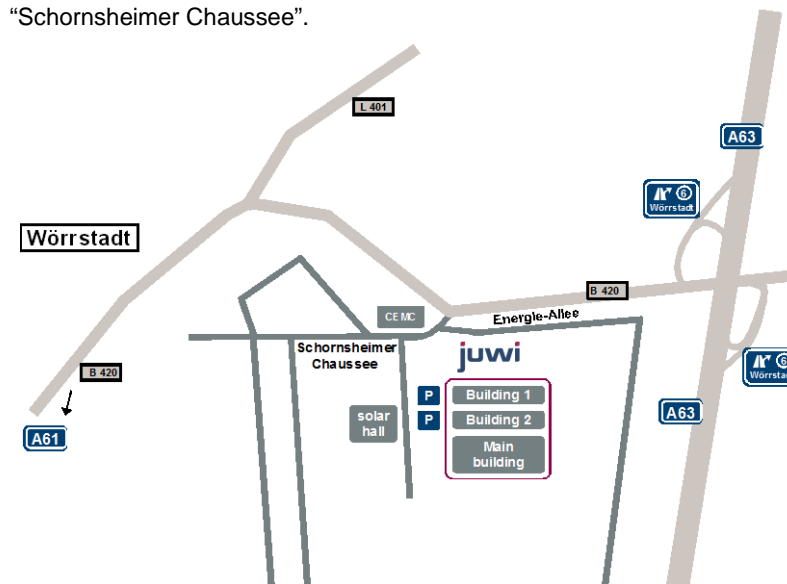

## Directions to the juwi group

**Coming from Mainz/Frankfurt**, take A63 towards Kaiserslautern at the motorway junction Mainz-Süd. At exit 6 “Wörrstadt / Oppenheim / Nierstein” leave the motorway, make it to the right and take B420 towards Wörrstadt.

**Coming from Worms or Koblenz**, take A63 towards Mainz/Frankfurt at the motorway junction Alzey. At exit 6 “Wörrstadt/Oppenheim/Nierstein” leave the motorway, make it to the left and take B420 towards Wörrstadt.

**After leaving the motorway and entering B420 towards Wörrstadt**, take the 1<sup>st</sup> left leading into the business park.

Parking space is provided next to the building 1 and 2.

In case that “Energie-Allee” is not known to your navigation system, please use “Schornsheimer Chaussee”.